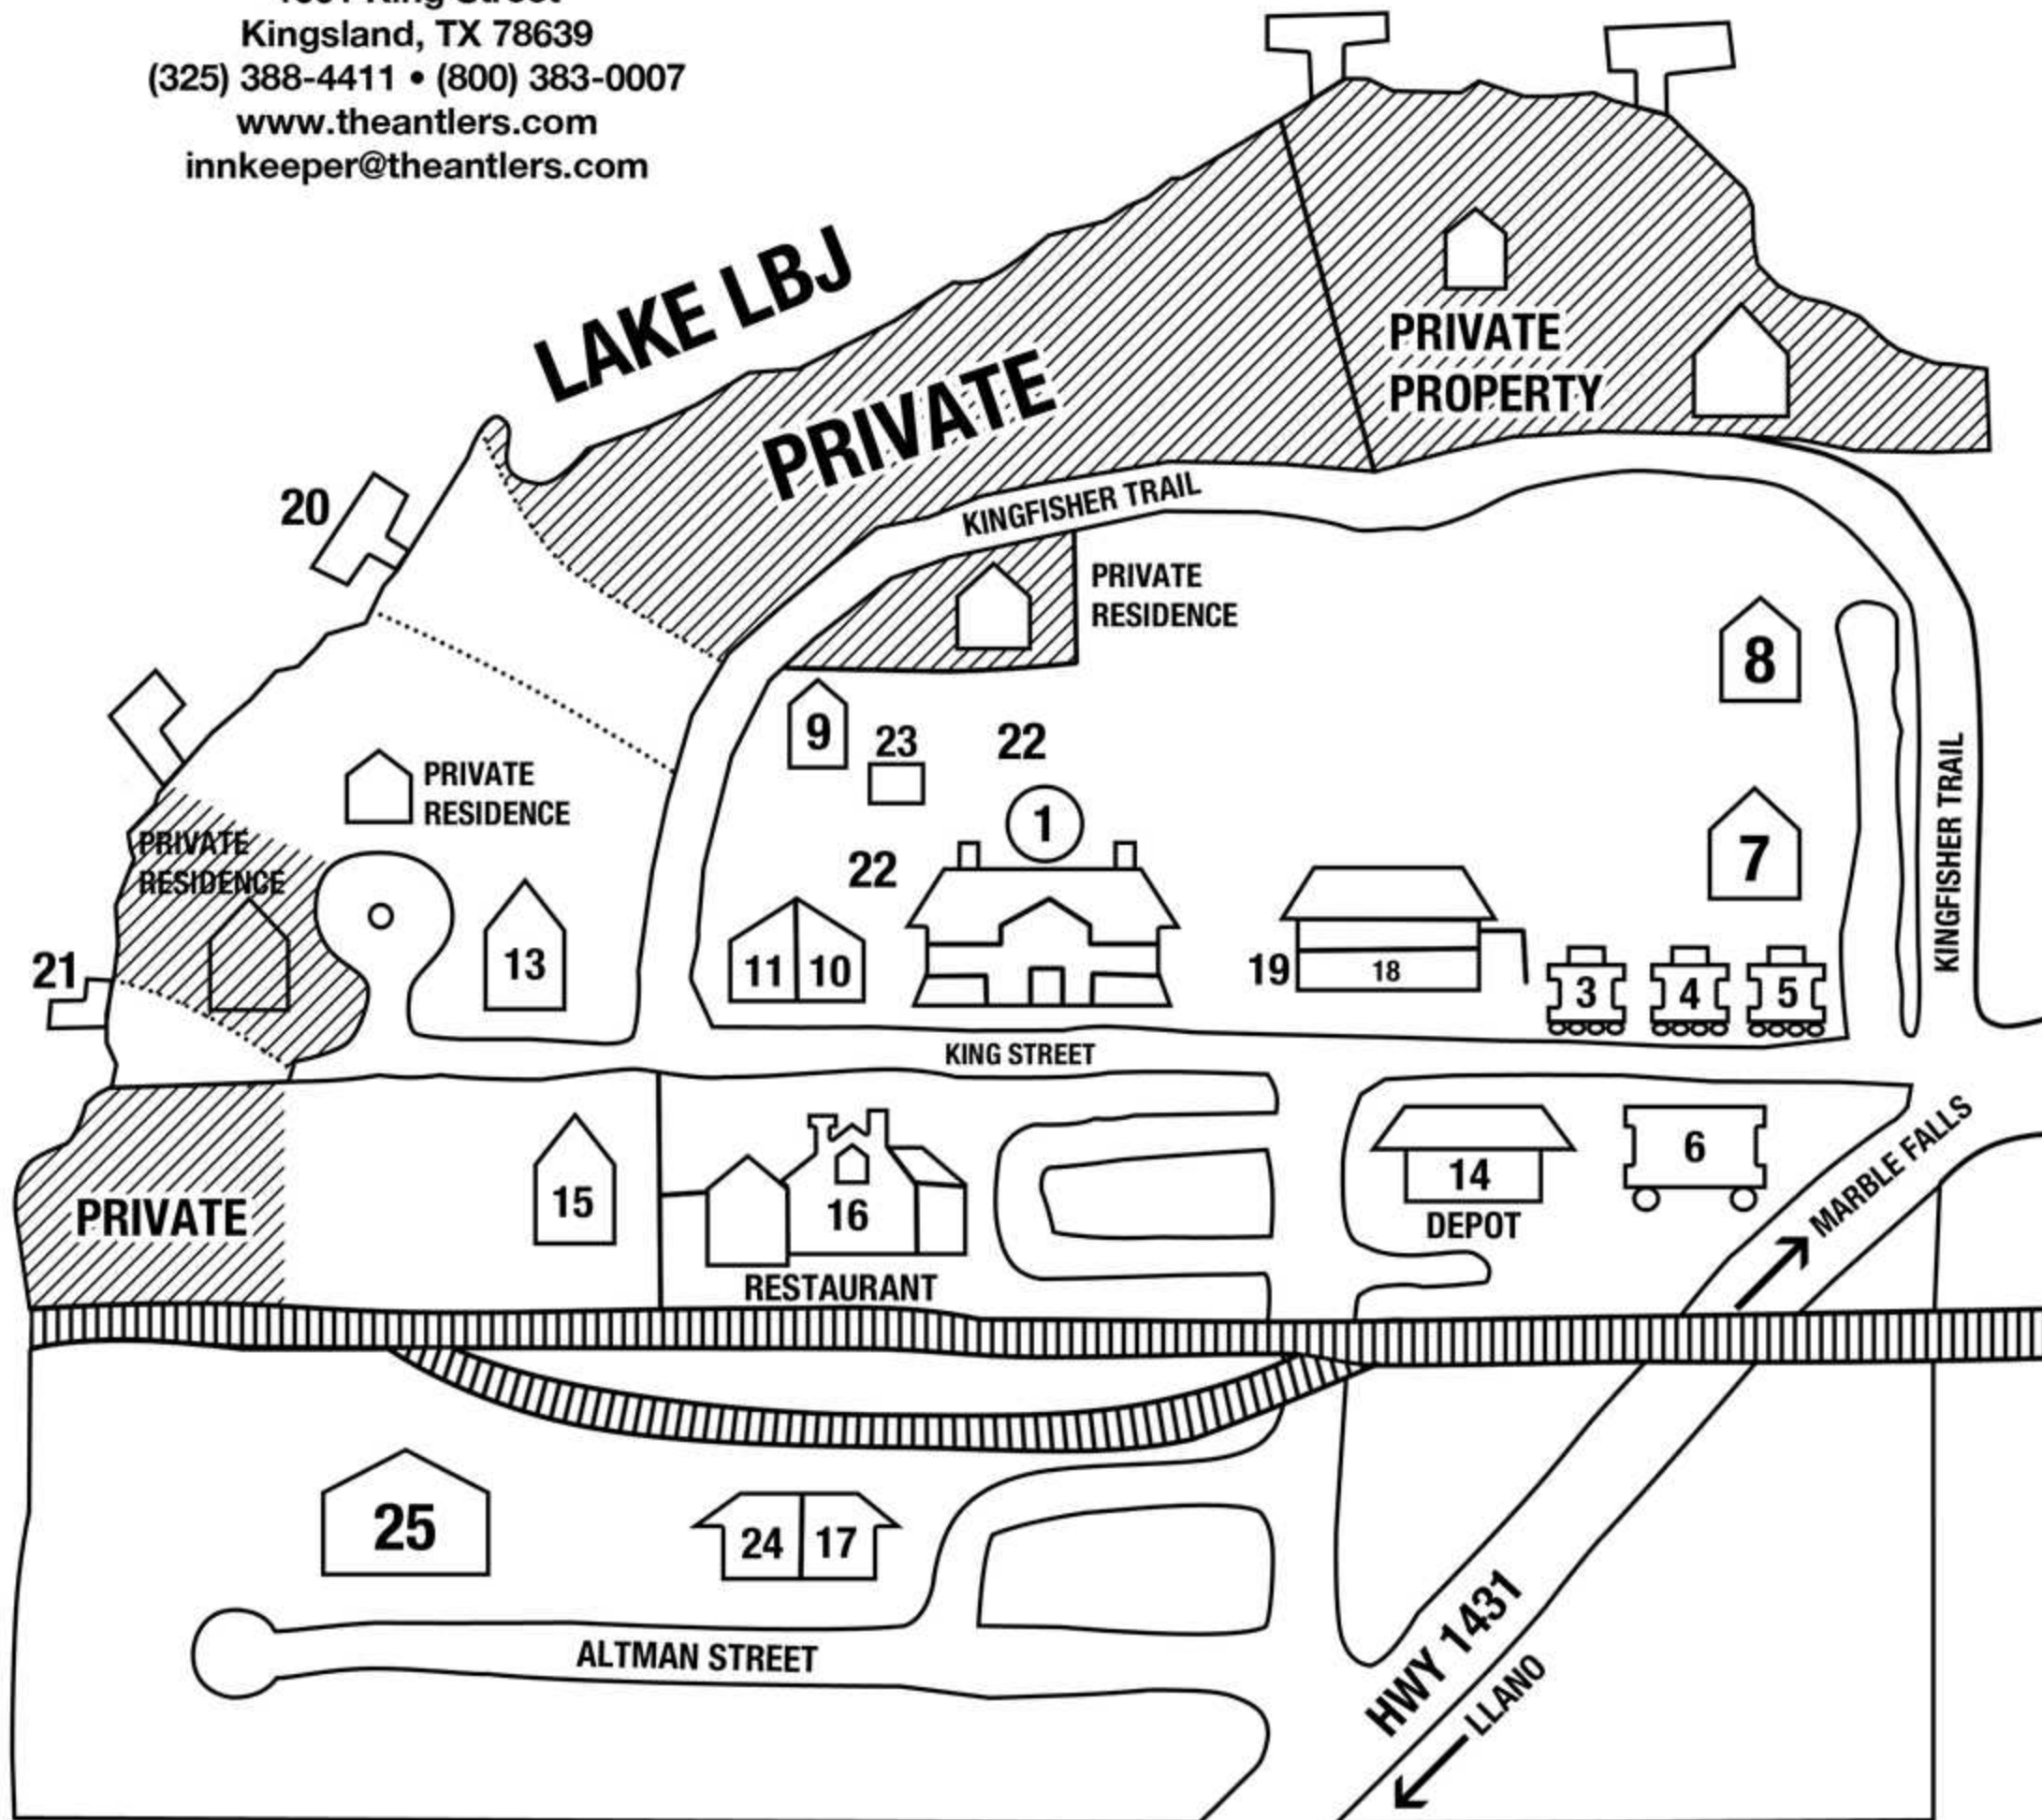

The Antlers Inn

1001 King Street
 Kingsland, TX 78639
 (325) 388-4411 • (800) 383-0007
 www.theantlers.com
 innkeeper@theantlers.com

GUEST RENTALS

1. Antlers Hotel
3. Green Caboose
4. Yellow Caboose
5. Red Caboose
6. McKinley Coach
7. Mt. Laurel Cabin
8. Private Residence
9. River Trail Cabin
10. Wild Plum Cottage East
11. Wild Plum Cottage West
13. Live Oak Cabin
14. Blue Depot
15. Master's Cottage

COMMERCIAL

16. Grand Central Café and Club Car Bar
17. Massage Depot
18. Conference Room
19. Ice Machine Recreation
20. Fishing Dock
21. Boat/Fishing Pier
22. Event Space
26. Lake LBJ Antlers Access Park

STAFF BUILDINGS

23. Greenhouse
24. Workshop
25. Red Barn