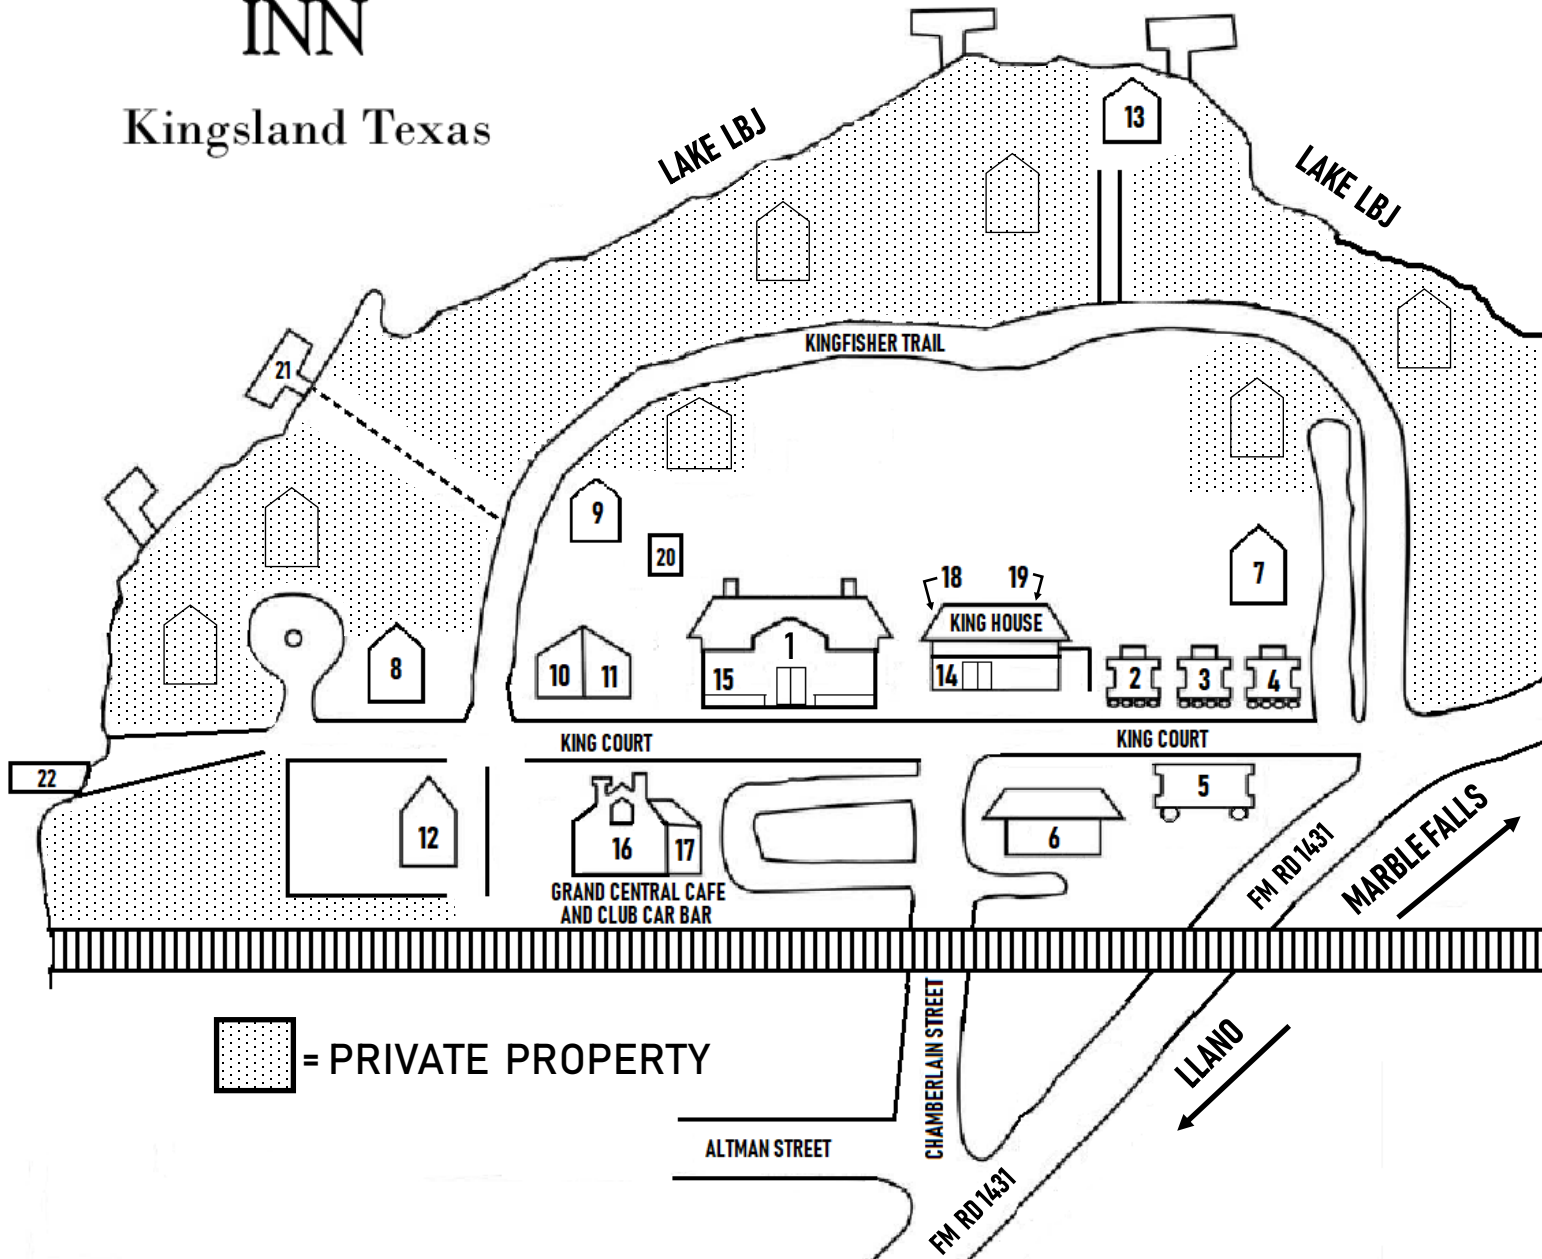

# THE ANTLERS INN

Kingsland Texas

 = PRIVATE PROPERTY

## Guest Rentals

1. Antlers Hotel
2. Green Caboose
3. Yellow Caboose
4. Red Caboose
5. McKinley Coach
6. Depot Cabin
7. Mount Laurel Cabin
8. Live Oak Cabin
9. River Trail Cabin
10. Wild Plum Cottage - West
11. Wild Plum Cottage - East
12. Eastwood Cabin
13. Hoover Log Cabin
14. Conference Room